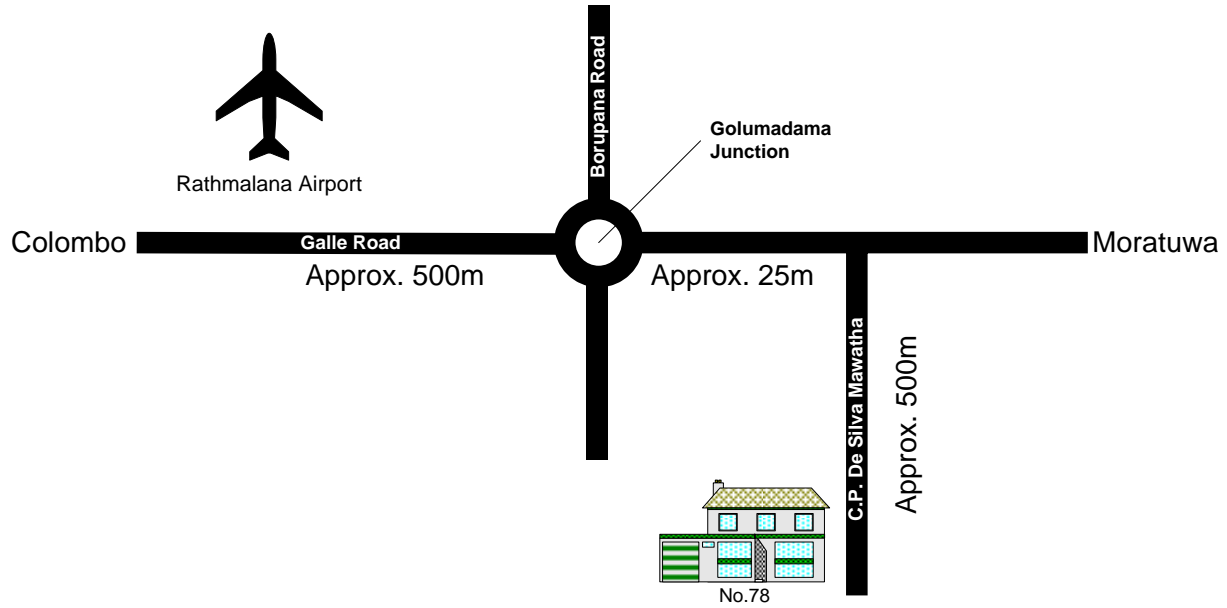

Driving Directions – Enterprise Systems (Pvt) Ltd

Enterprise Systems (Pvt) Ltd

No. 78, C.P. De Silva Mawatha

Moratuwa, 10400

Sri Lanka

Telephone: +94-115-639922

Telephone: +94-115-659922

Fax: +94-115-639923